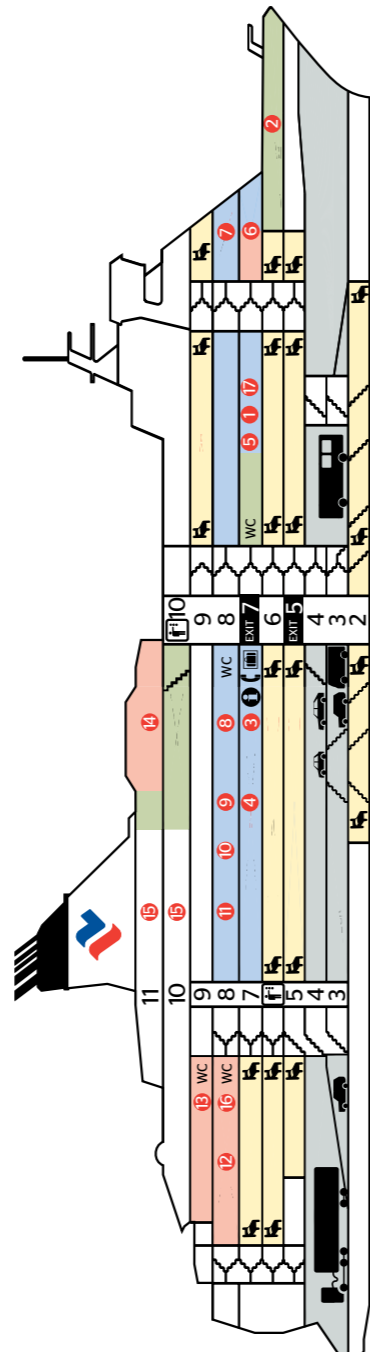

Šovi / Shower

01.09-30.11
BIZE LIZU
(Krievija / Ryssland)

Rīga-Stokholma / Riga-Stockholm:
Mini šovs / Mini Show „Perhaps, Perhaps...“
Šovs / Grand Show „You Can Feel It“

Stokholma-Rīga / Stockholm-Riga:
Mini šovs / Mini Show „Wanna See You Dance“
Šovs / Grand Show „Give Me The Love“

M/S Isabelle

Bars:
11 The Pub on deck 8
12 Starlight Palace nightclub on deck 8
13 Club Heaven on deck 9
14 Sky Bar on deck 11

Restaurants:
6 Sea Side Café on deck 7
7 Buffet Tallink on deck 8
8 Tapas & Wine on deck 8
9 The Dining Room
10 à la carte restaurant on deck 8
à la carte restaurant on deck 8
The Chef's Kitchen

Other services:
1 Escape room on deck 7
2 Sauna and SPA centre on deck 6
3 Information desk on deck 7
5 Children's playground on deck 7
15 Event and conference centre on deck 10 and 11
16 Slot machines on deck 8
17 Videogames on deck 7